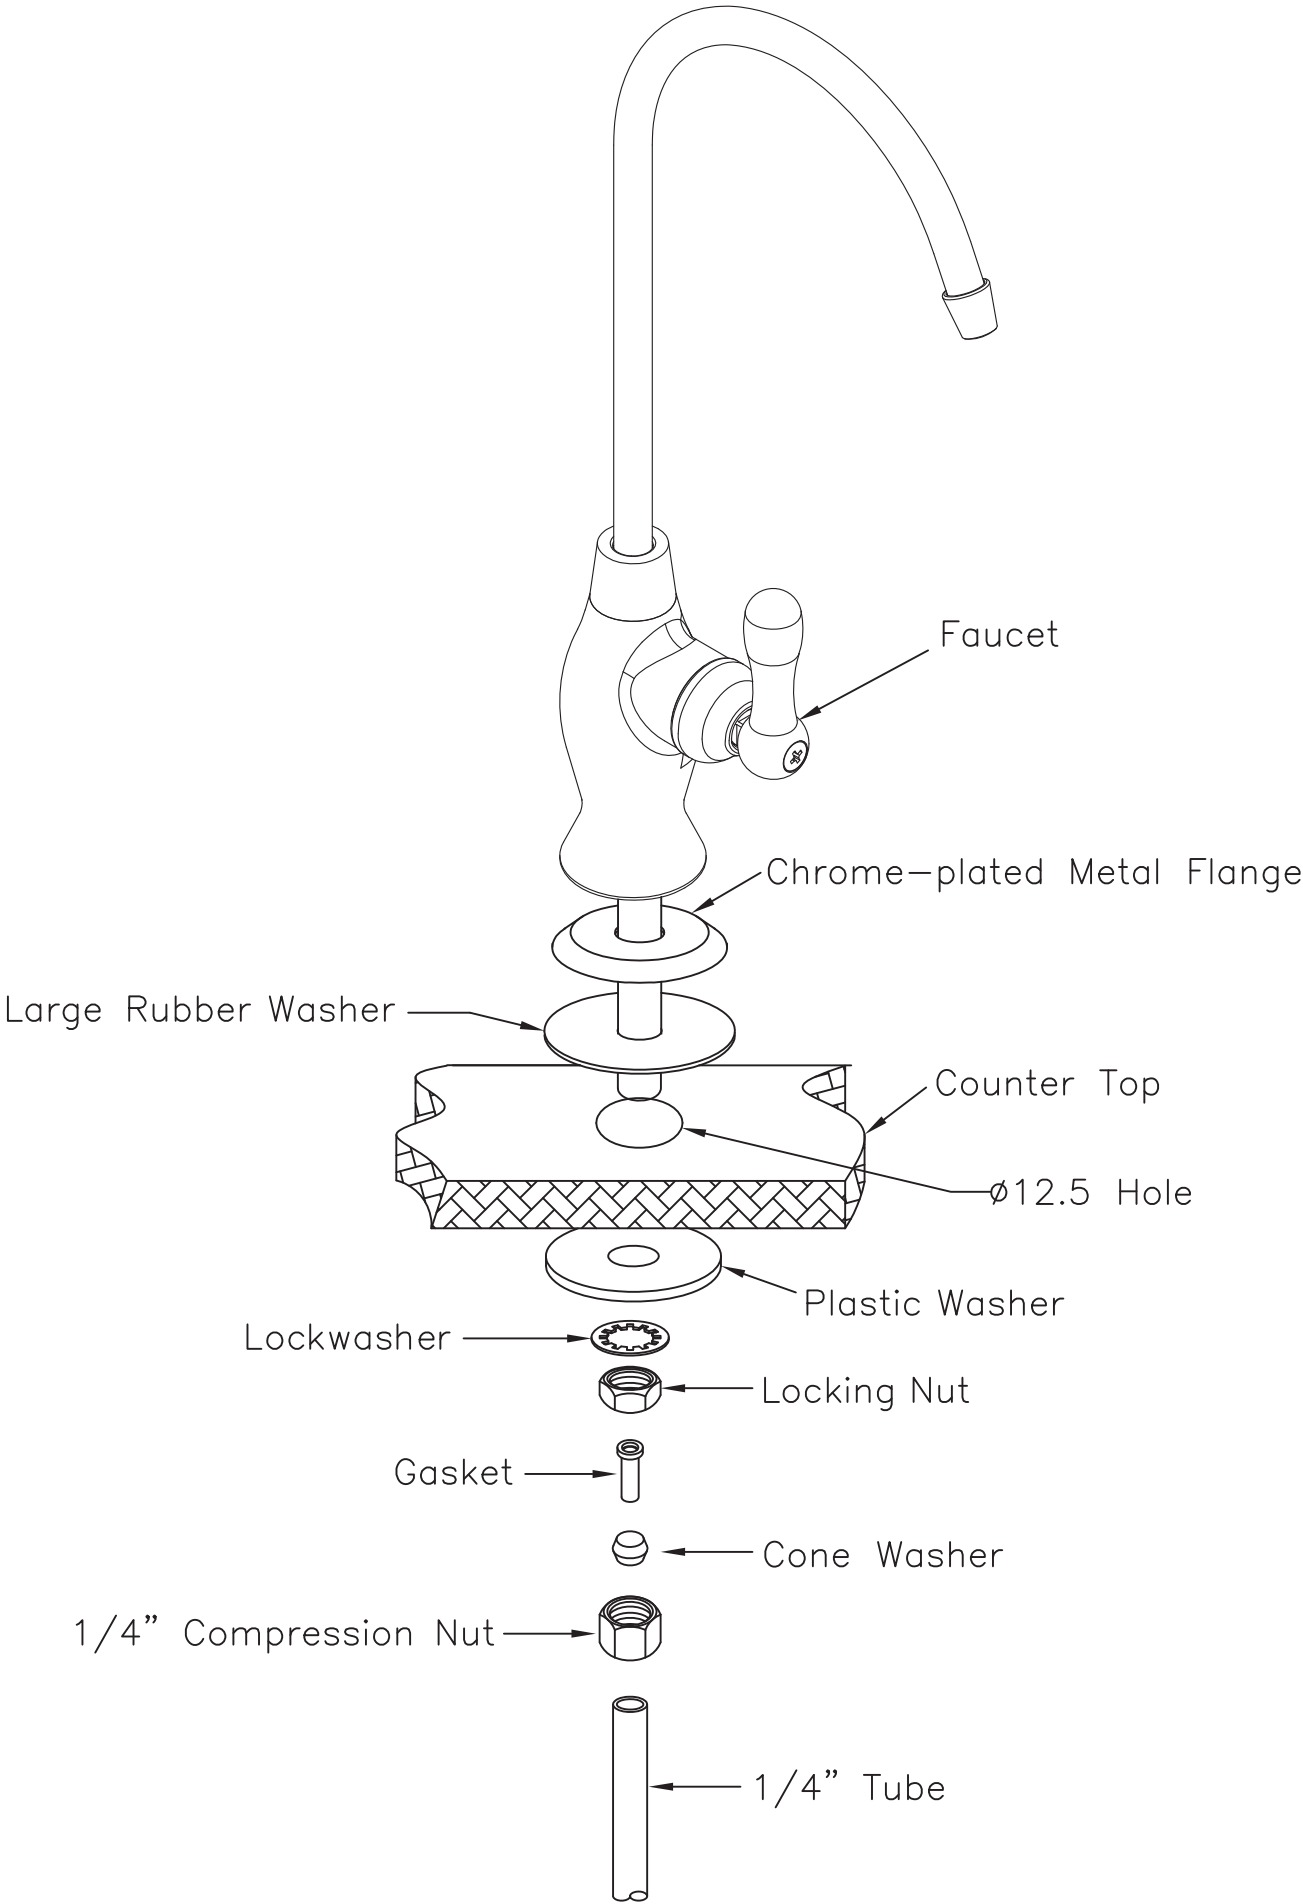

Value Faucet Series 905 - Installation Instructions

Connect to filtered water