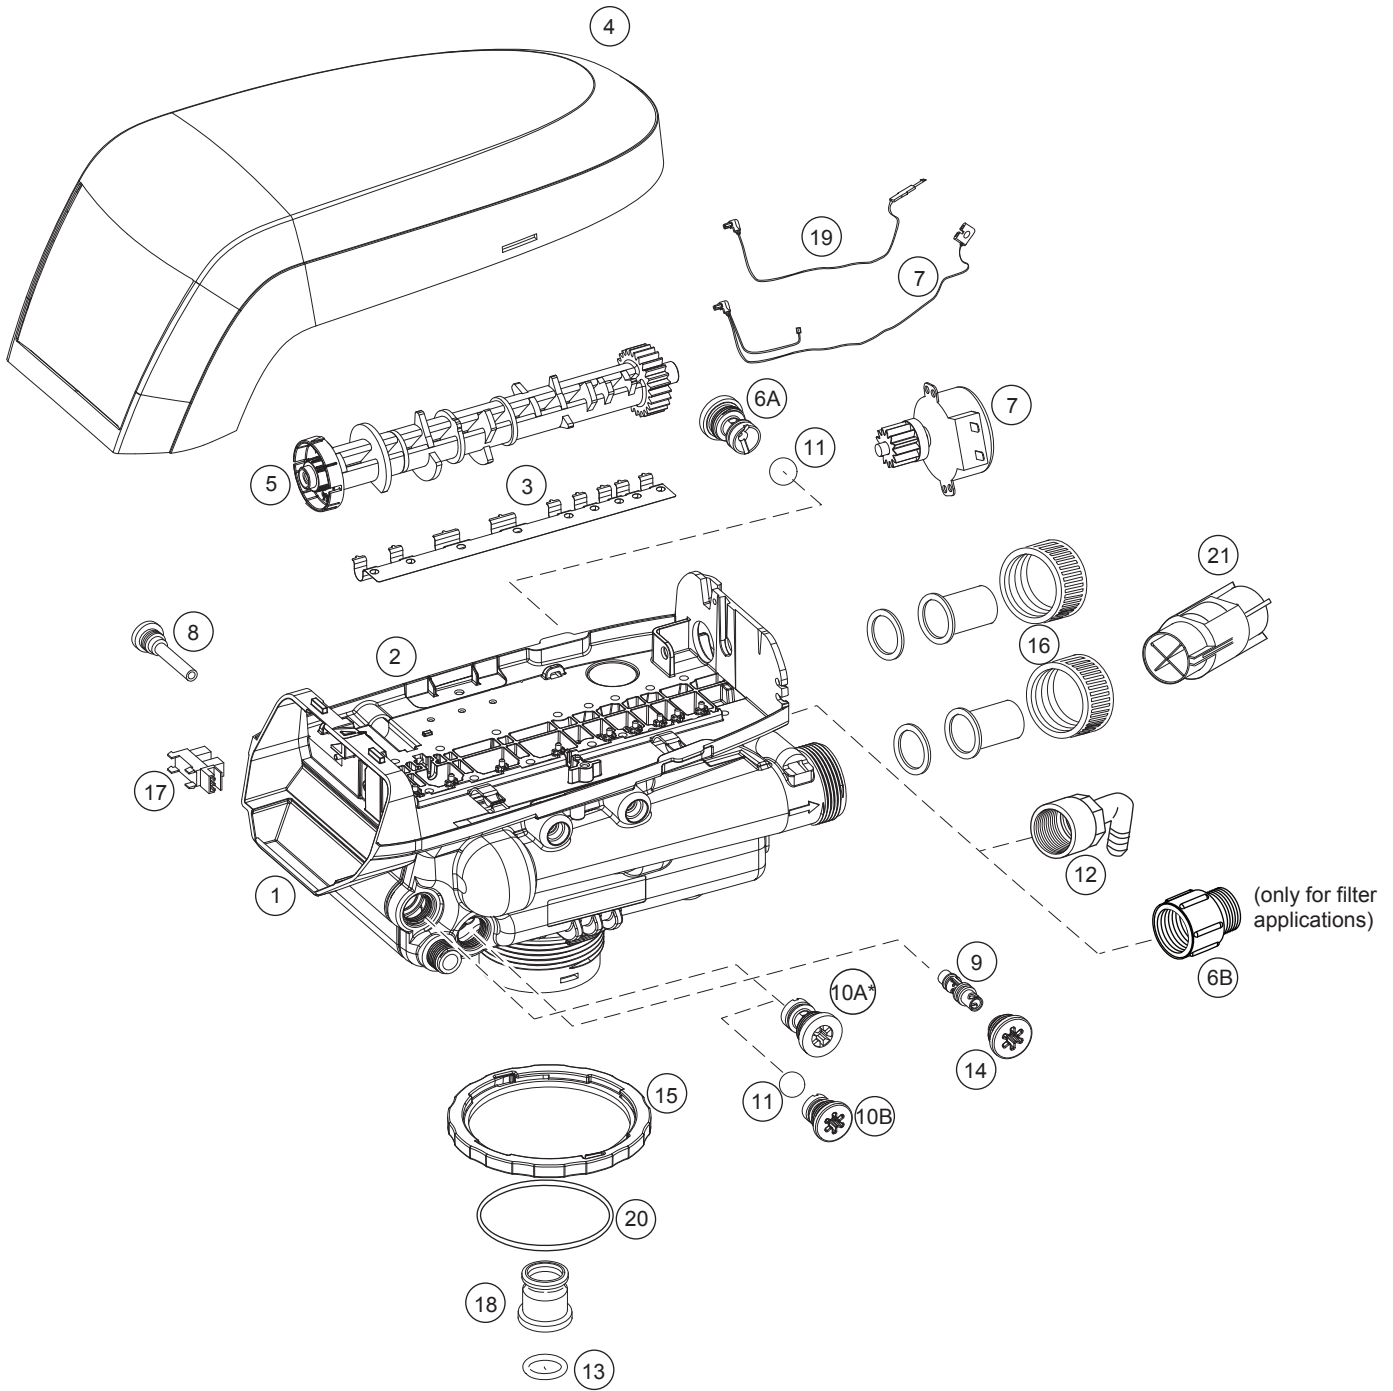

Performa Logix Valve Parts Breakdown

*Warning: Do not use the flow control ball with #10A.

Performa Logix Valve Parts List

Code	Part No.	Description	Qty.
1	1035807	Valve Assembly w/o Flow Controls, c/w Top Plate	1
2	1235338	Top Plate, 268/700 Series Valves	1
3	1235339	Valve Disc Spring, One Piece, Performa Valve	1
4	1236246	Cover, Valve, 255/Performa Logix Series Controller	1
5	1235352	Performa Logix Cam, 263-268/700 Series Valve, STD, Black	1
6A		Drain Control Assembly:	1
	1000209	No. 7 (1.3 gpm; 4.9 Lpm)	
	1000210	No. 8 (1.7 gpm; 6.4 Lpm)	
	1000211	No. 9 (2.2 gpm; 8.3 Lpm)	
	1000212	No. 10 (2.7 gpm; 10.2 Lpm)	
	1000213	No. 12 (3.9 gpm; 14.76 Lpm)	
	1000214	No. 13 (4.5 gpm; 17 Lpm)	
	1000215	No. 14 (5.3 gpm; 20 Lpm)	
	1239760	Blending Valve Kit 900/700 Series Top Plate	
6B		Drain Line Flow Control (External)	1
	1030355	Drain Line Flow Control, 5 gpm (19 Lpm)	
	1030356	Drain Line Flow Control, 6 gpm (22.5 Lpm)	
	1030357	Drain Line Flow Control, 7 gpm (26.5 Lpm)	
	1030358	Drain Line Flow Control, 8 gpm (30 Lpm)	
	1030359	Drain Line Flow Control, 9 gpm (34 Lpm)	
	1030360	Drain Line Flow Control, 10 gpm (38 Lpm)	
7	3019221	Motor/Optical Cable Assembly	1
8	1000226	Screen/Cap Assembly w/ O-Ring	1
9		Injector (High Efficiency) Options	1
	1035730	"E" Injector (High Efficiency) - Yellow (6-inch tank)	
	1035731	"F" Injector (High Efficiency) - Peach (7-inch tank)	
	1035732	"G" Injector (High Efficiency) - Tan (8-inch tank)	
	1035733	"H" Injector (High Efficiency) - Lt Purple (9-inch tank)	
	1035734	"J" Injector (High Efficiency) - Lt Blue (10-inch tank)	
	1035735	"K" Injector (High Efficiency) - Pink (12-inch tank)	
	1035736	"L" Injector (High Efficiency) - Orange (13 & 14-inch tank)	
	1032978	Plugged Injector for 263 Filter	