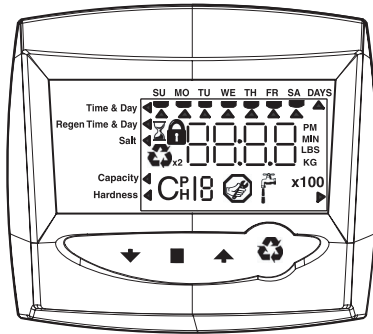

Timer Controls, Logix

700 Series Control